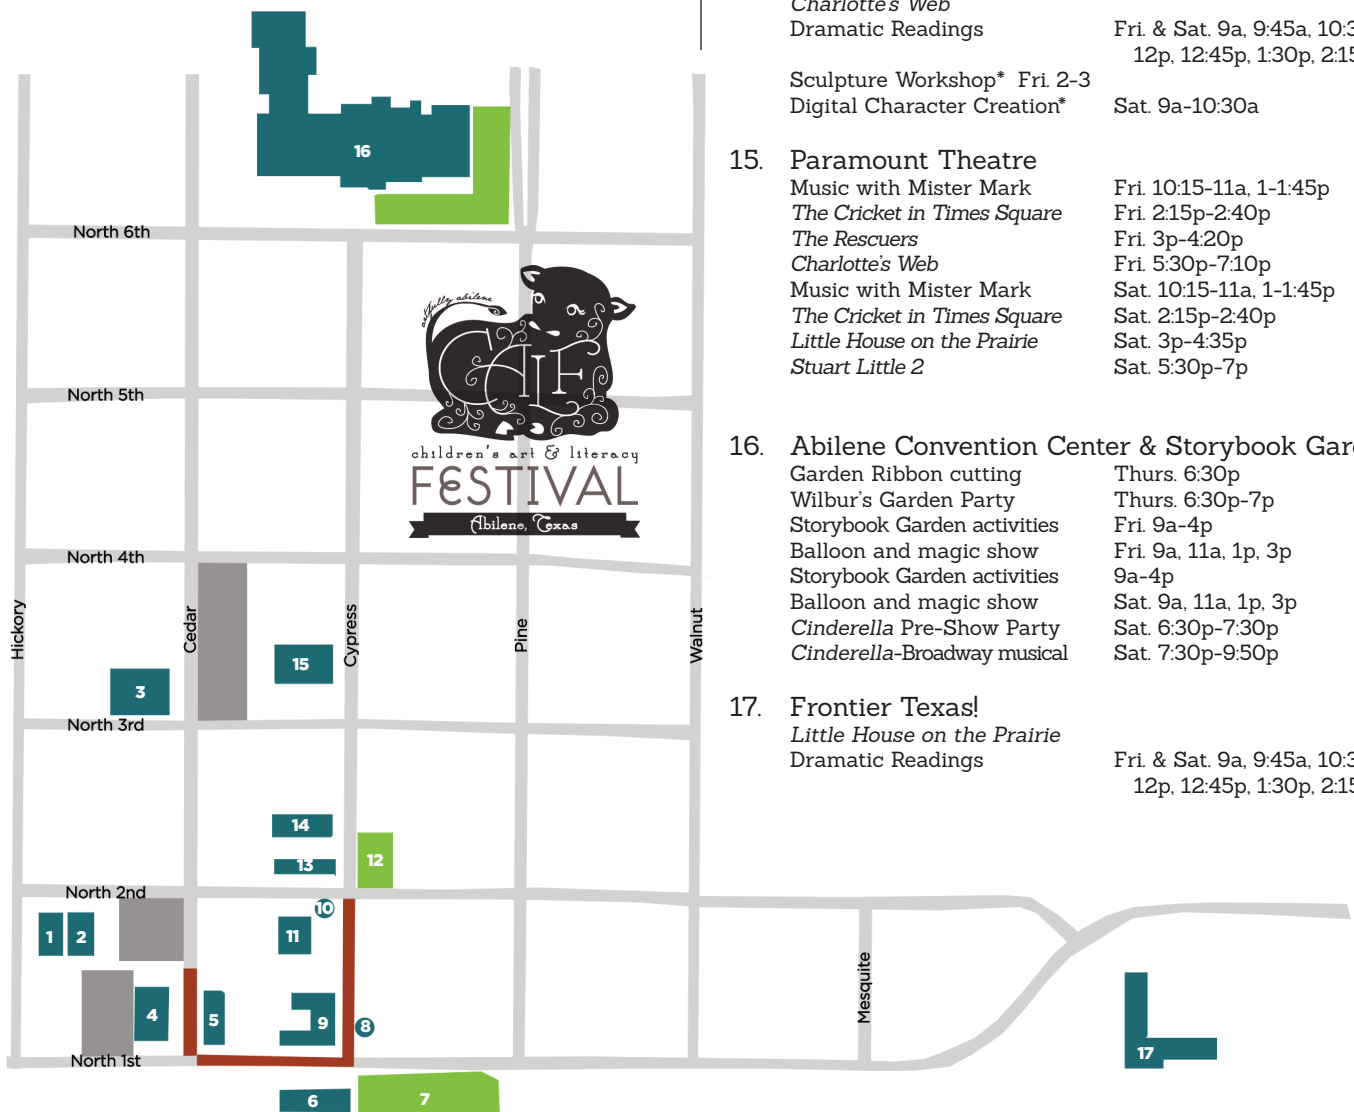

2017 CALF Activities Map & Schedule

Brought to you by *Abilene* scene | abilenescene.com

- 12th Armored Division Memorial Museum (Abilene Philharmonic)**
Instrument Petting Zoo Friday 9a-4p, Saturday 9a-4p
- Ballet Abilene**
Sailor Dog, The Three Little Pigs, & The Three Little Kittens
Dramatic Readings Fri. & Sat. 9a, 9:45a, 10:30a, 11:15a, 12p, 12:45p, 1:30p, 2:15p, 3p, 3:45p
- Abilene Public Library**
Stuart Little Radio Show: LIVE!
Dramatic Readings Fri. & Sat. 9a, 9:45a, 10:30a, 11:15a, 12p, 12:45p, 1:30p, 2:15p, 3p, 3:45p
- NCCIL**
Garth Williams exhibition Thurs. 5p-8p, Fri & Sat. 9a-4p
- Elks Arts Center**
Costume Contest Thurs. 4:30p
Ventriloquist Fri. 9:30a, 11a, 12:30p, 2p, 3:30p
Character Autographs Fri. & Sat. 4:30p
Ventriloquist Sat. 9:30a, 11a, 12:30p, 2p, 3:30p
- T&P Depot**
Mini Moo the CALF mascot Saturday 9a-4a

- Paramount Theatre**
Music with Mister Mark Fri. 10:15-11a, 1-1:45p
The Cricket in Times Square Fri. 2:15p-2:40p
The Rescuers Fri. 3p-4:20p
Charlotte's Web Fri. 5:30p-7:10p
Music with Mister Mark Sat. 10:15-11a, 1-1:45p
The Cricket in Times Square Sat. 2:15p-2:40p
Little House on the Prairie Sat. 3p-4:35p
Stuart Little 2 Sat. 5:30p-7p
- Abilene Convention Center & Storybook Garden**
Garden Ribbon cutting Thurs. 6:30p
Wilbur's Garden Party Thurs. 6:30p-7p
Storybook Garden activities Fri. 9a-4p
Balloon and magic show Fri. 9a, 11a, 1p, 3p
Storybook Garden activities 9a-4p
Balloon and magic show Sat. 9a, 11a, 1p, 3p
Cinderella Pre-Show Party Sat. 6:30p-7:30p
Cinderella-Broadway musical Sat. 7:30p-9:50p
- Frontier Texas!**
Little House on the Prairie
Dramatic Readings Fri. & Sat. 9a, 9:45a, 10:30a, 11:15a, 12p, 12:45p, 1:30p, 2:15p, 3p, 3:45p